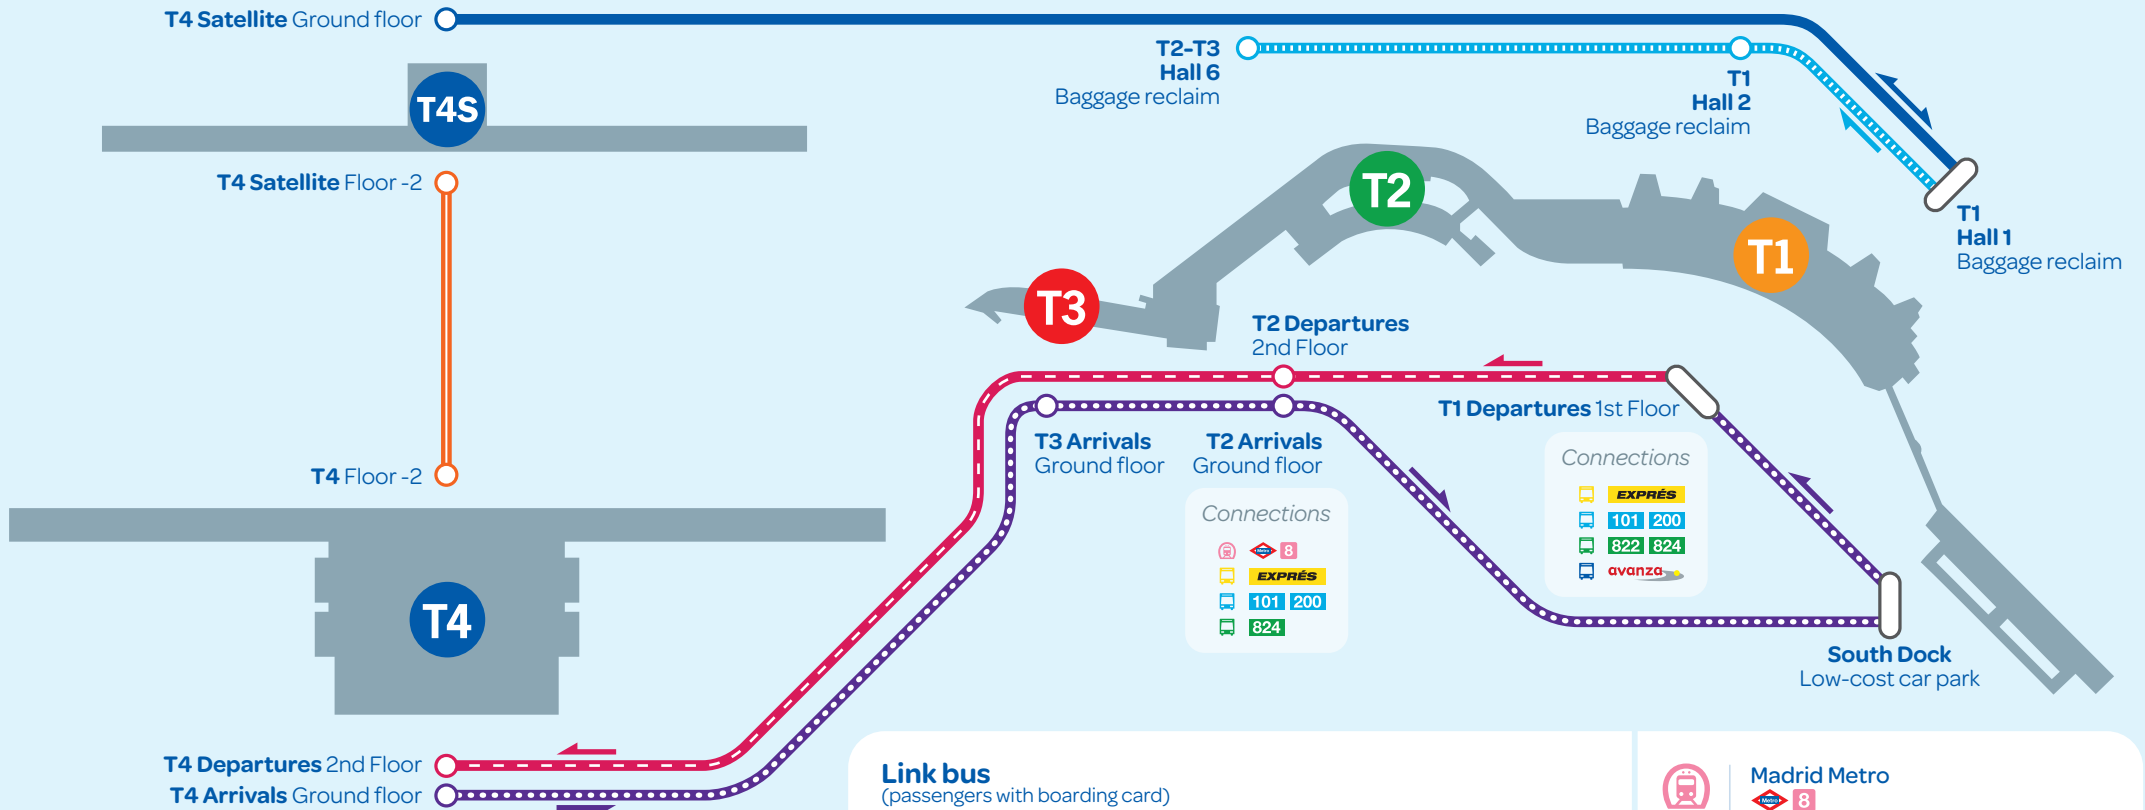

# Connections between terminals

**Connections**

- 8**
- C-1**
- EXPRES**
- 200**
- 827 828**
- ALSA**

**Connections**

- 8**
- EXPRES**
- 101 200**
- 824**

**Connections**

- EXPRES**
- 101 200**
- 822 824**
- avanza**

**Link bus**  
(passengers with boarding card)

- Connections between **T1** and **T4S**
- Connections between **T1**, **T2** and **T3**

**Shuttle bus**  
(passengers without boarding card)

- Connections between **T1**, **T2** and **T4**
- Connections between **T4**, **T3**, **T2**, South Dock and **T1**

**Automatic People Mover (APM)**  
(passengers with boarding card)

- Connections between **T4** and **T4S**

**Madrid Metro**  
 **8**

**Renfe Cercanías (suburban railway)**  
 **C-1**

**Express bus 24 hours**  
 **EXPRES**